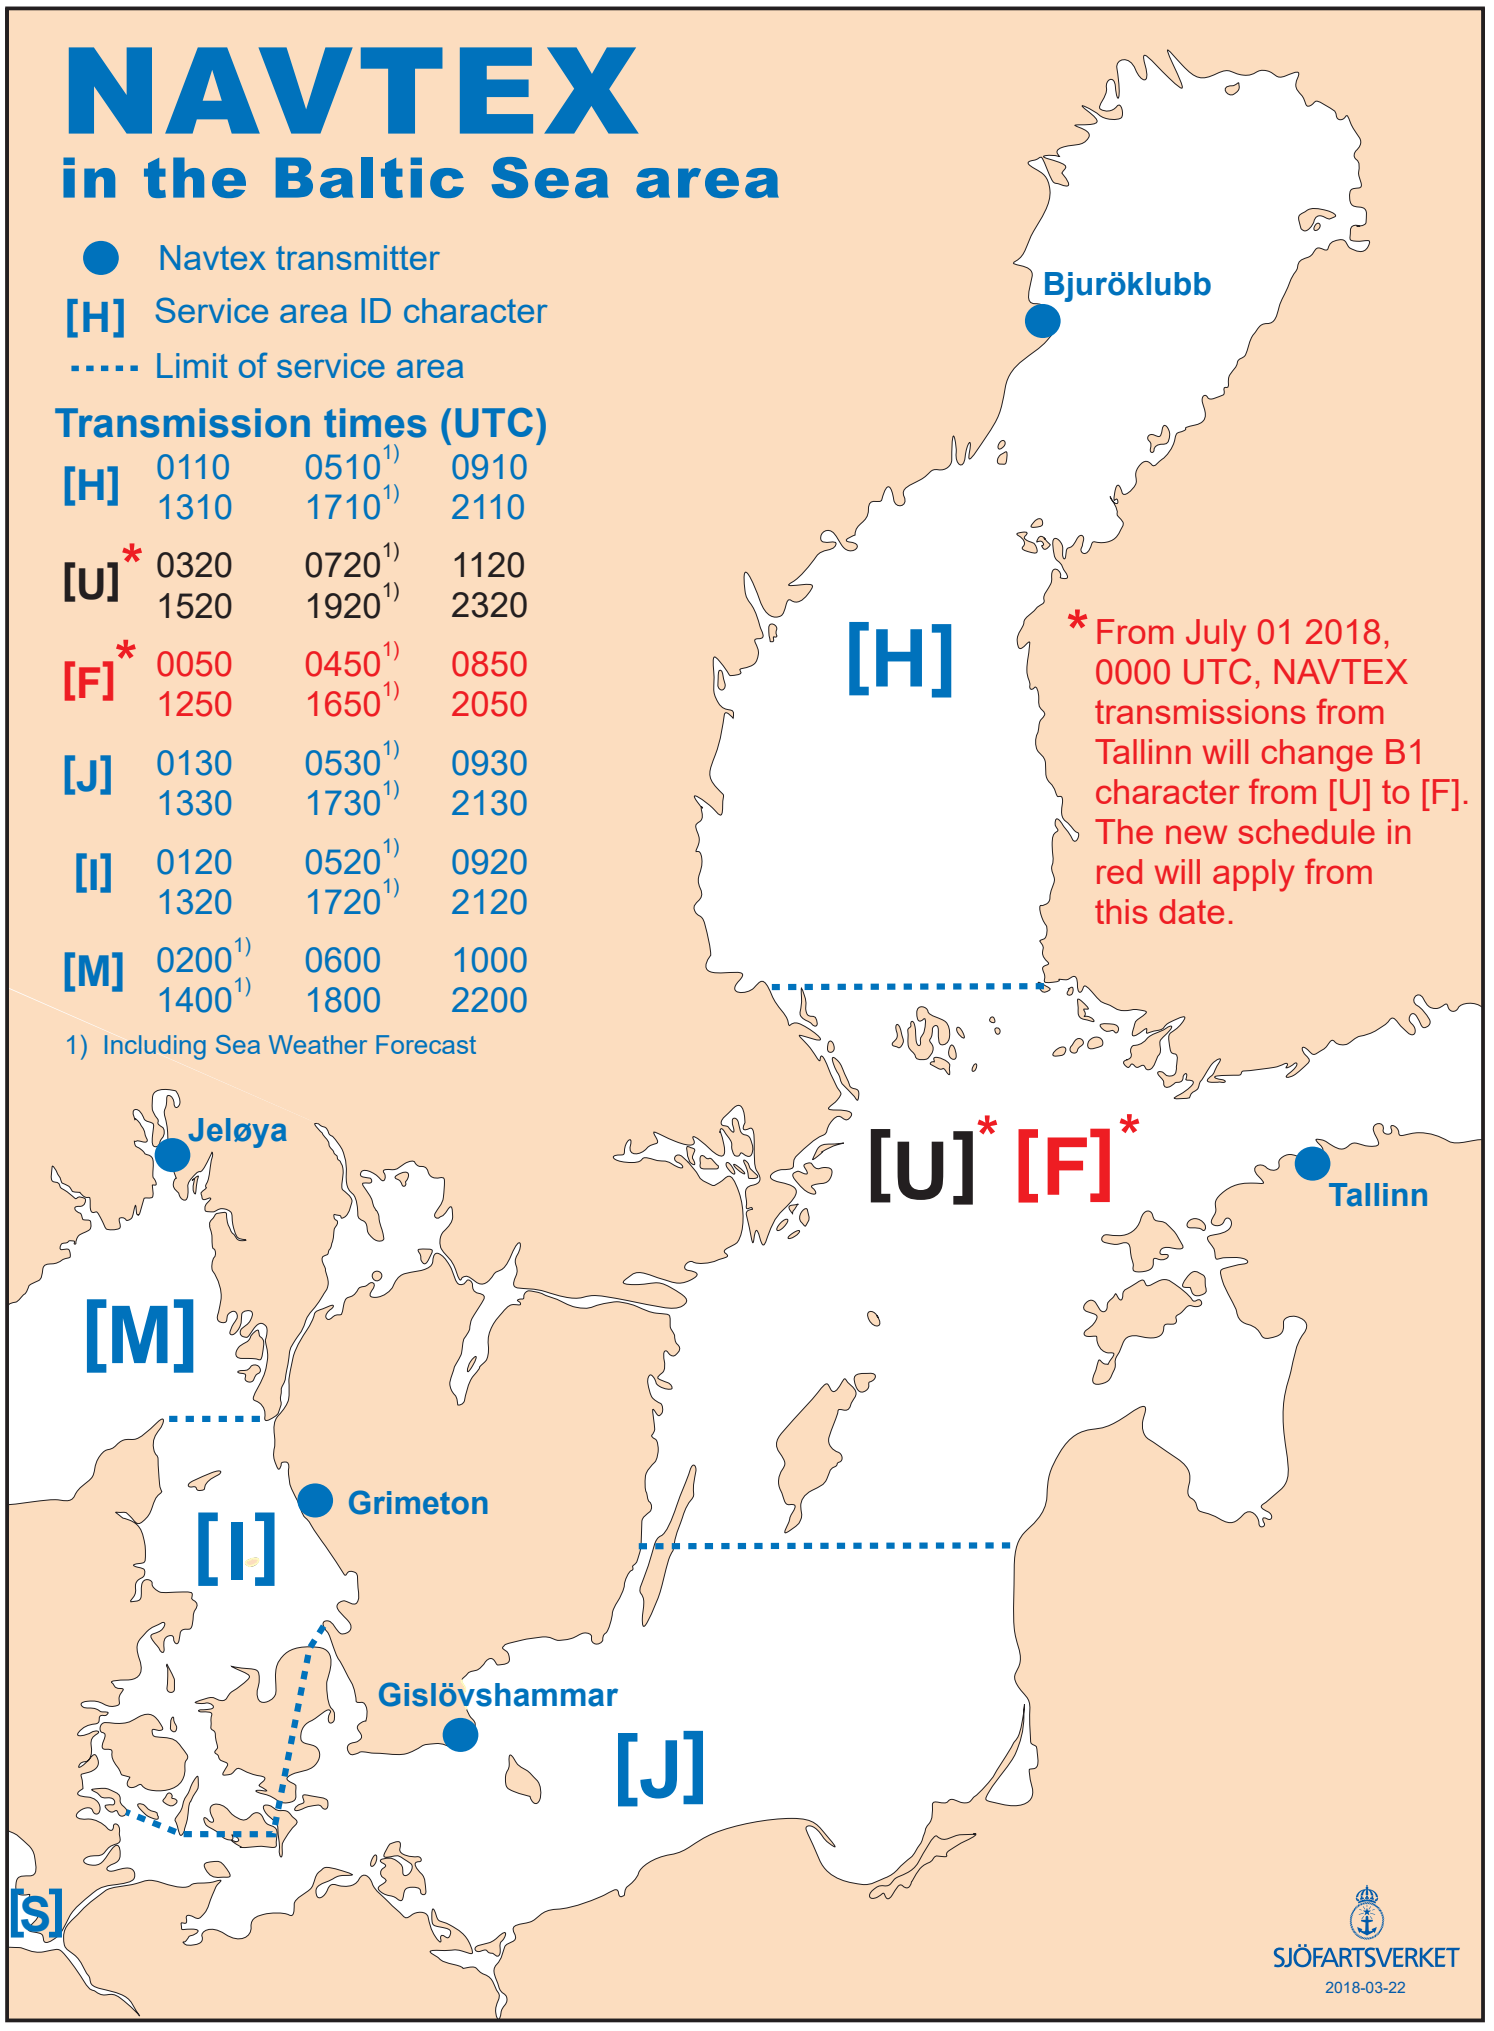

NAVTEX

in the Baltic Sea area

- Navtex transmitter
- [H] Service area ID character
- Limit of service area

Transmission times (UTC)

[H]	0110	0510 ¹⁾	0910
	1310	1710 ¹⁾	2110
[U]*	0320	0720 ¹⁾	1120
	1520	1920 ¹⁾	2320
[F]*	0050	0450 ¹⁾	0850
	1250	1650 ¹⁾	2050
[J]	0130	0530 ¹⁾	0930
	1330	1730 ¹⁾	2130
[I]	0120	0520 ¹⁾	0920
	1320	1720 ¹⁾	2120
[M]	0200 ¹⁾	0600	1000
	1400 ¹⁾	1800	2200

1) Including Sea Weather Forecast

* From July 01 2018, 0000 UTC, NAVTEX transmissions from Tallinn will change B1 character from [U] to [F]. The new schedule in red will apply from this date.